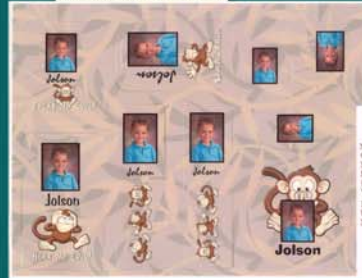

# Picture Day is coming!

Traditional

Soft Focus

In Studio  
School Picture Special

Thursday, October 1<sup>st</sup>  
8:30 am - 6:00 pm  
no appointment necessary  
open to all ages

New  
Products!!

Personalized

Magnetic  
Wallets

18 Photo Stickers  
(Actual size shown)

Fun-Packs

Blue Retro Fun-Pack  
(Double Sided & Die-Cut)

Fish Fun-Pack  
(Double Sided & Die-Cut)

Monkey Fun-Pack  
(Double Sided & Die-Cut)

personalized Buttons  
and Magnets

## Packages

<b>Package A</b>  <i>PERSONALIZED with NAME</i> 1 - 8x10 2 - 5x7's 2 - 3 1/2x5's 12 - Wallets 16-Mini Wallets <small>All photos in this package are printed with name</small> <b>\$32.00</b>	<b>Package B</b>  1 - 10x13 1 - 8x10 2 - 5x7's 4 - 3 1/2x5's 8 - Wallets 24-Mini Wallets  <b>\$32.00</b>	<b>Package C</b>  2 - 8x10's 2 - 5x7's 2 - 3 1/2x5's 8 - Wallets 32-Mini Wallets  <b>\$30.00</b>
<b>Package D</b>  1 - 8x10 2 - 5x7's 8 - Wallets 8-Mini Wallets 1-Round Magnet with name  <b>\$24.00</b>	<b>Package E</b>  1 - 8x10 2 - 5x7's 2 - 3 1/2x5's 4 - Wallets 24-Mini Wallets  <b>\$23.00</b>	<b>Package F</b>  2 - 5x7's 2 - 3 1/2x5's 8 - Wallets 16-Mini Wallets  <b>\$18.00</b>
<b>Package G</b>  1 - 5x7 2 - 3 1/2x5's 8 - Wallets 8-Mini Wallets  <b>\$13.50</b>	<b>Package H</b>  1 - 5x7 2 - 3 1/2x5's 8 - Wallets  <b>\$11.50</b>	<b>Package I</b>  1 - 5x7 4 - Wallets 8-Mini Wallets  <b>\$9.00</b>