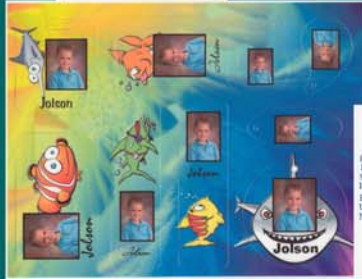

Magnetic  
Wallets

18 Photo Stickers  
(Actual size shown)

Fun-Packs

Blue Retro Fun-Pack  
(Double Sided & Die-Cut)

Fish Fun-Pack  
(Double Sided & Die-Cut)

Monkey Fun-Pack  
(Double Sided & Die-Cut)

personalized Buttons  
and Magnets

# THOLE PHOTOGRAPHY

www.thoelephoto.com

**Greenbush School**  
Friday, September 25<sup>th</sup>

**Middle River School**  
Friday, October 2<sup>nd</sup>