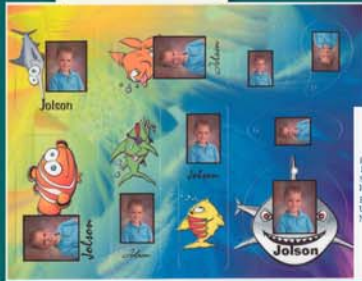

# Picture Day is coming!

Traditional

Soft Focus

**In Studio  
School Picture Special**

Thursday, October 1<sup>st</sup>  
8:30 am - 6:00 pm  
no appointment necessary  
open to all ages

**New  
Products!!**

**Personalized**

**Magnetic  
Wallets**

**18 Photo Stickers**  
(Actual size shown)

**Fun - Packs**

**Blue Retro Fun-Pack**  
(Double Sided & Die-Cut)

**Fish Fun-Pack**  
(Double Sided & Die-Cut)

**Monkey Fun-Pack**  
(Double Sided & Die-Cut)